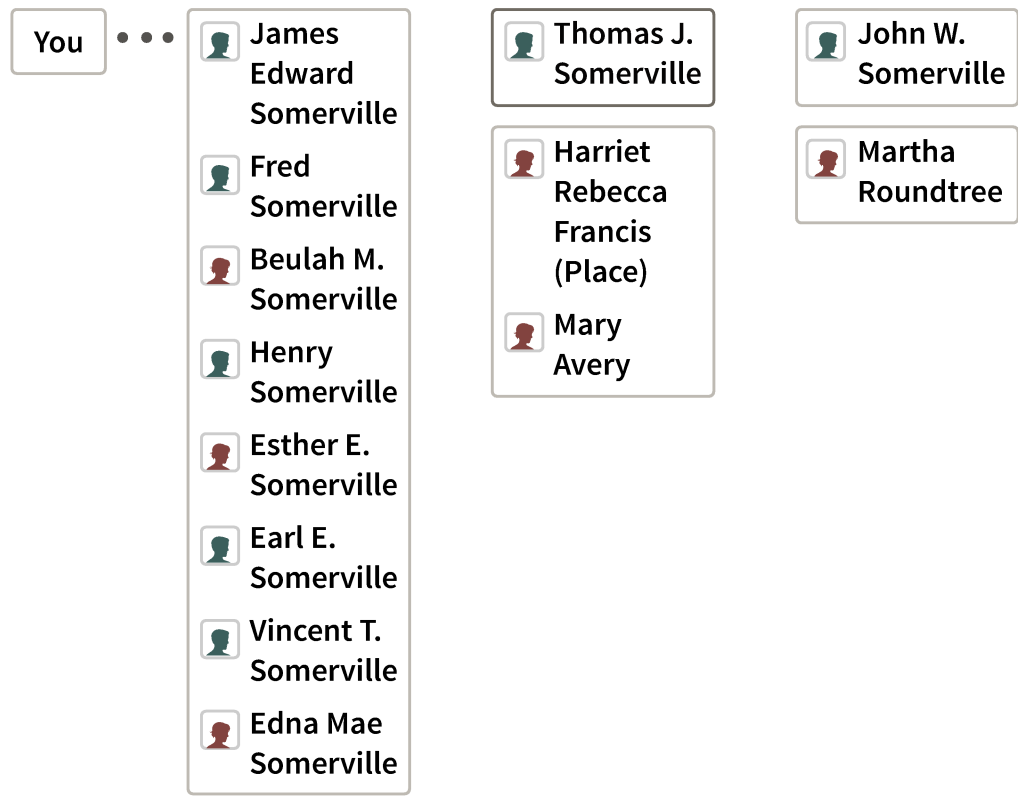

Thomas J. Somerville

1870–1963

paternal grandfather

When Thomas J. Somerville was born on May 17, 1870, in Deerpark, New York, his father, John, was 33 and his mother, Martha, was 20. He married Mary Avery and they had six children together. He then married Harriet Rebecca Francis (Place) and they had two children together. He died on March 18, 1963, in Morris, New York, at the age of 92, and was buried there.

17 MAY
1870

Birth

Thomas J. Somerville was born on May 17, 1870, in Deerpark, New York, to Martha Roundtree, age 20, and John W. Somerville, age 33.

17 May 1870 • Deerpark, Orange, New York, United States